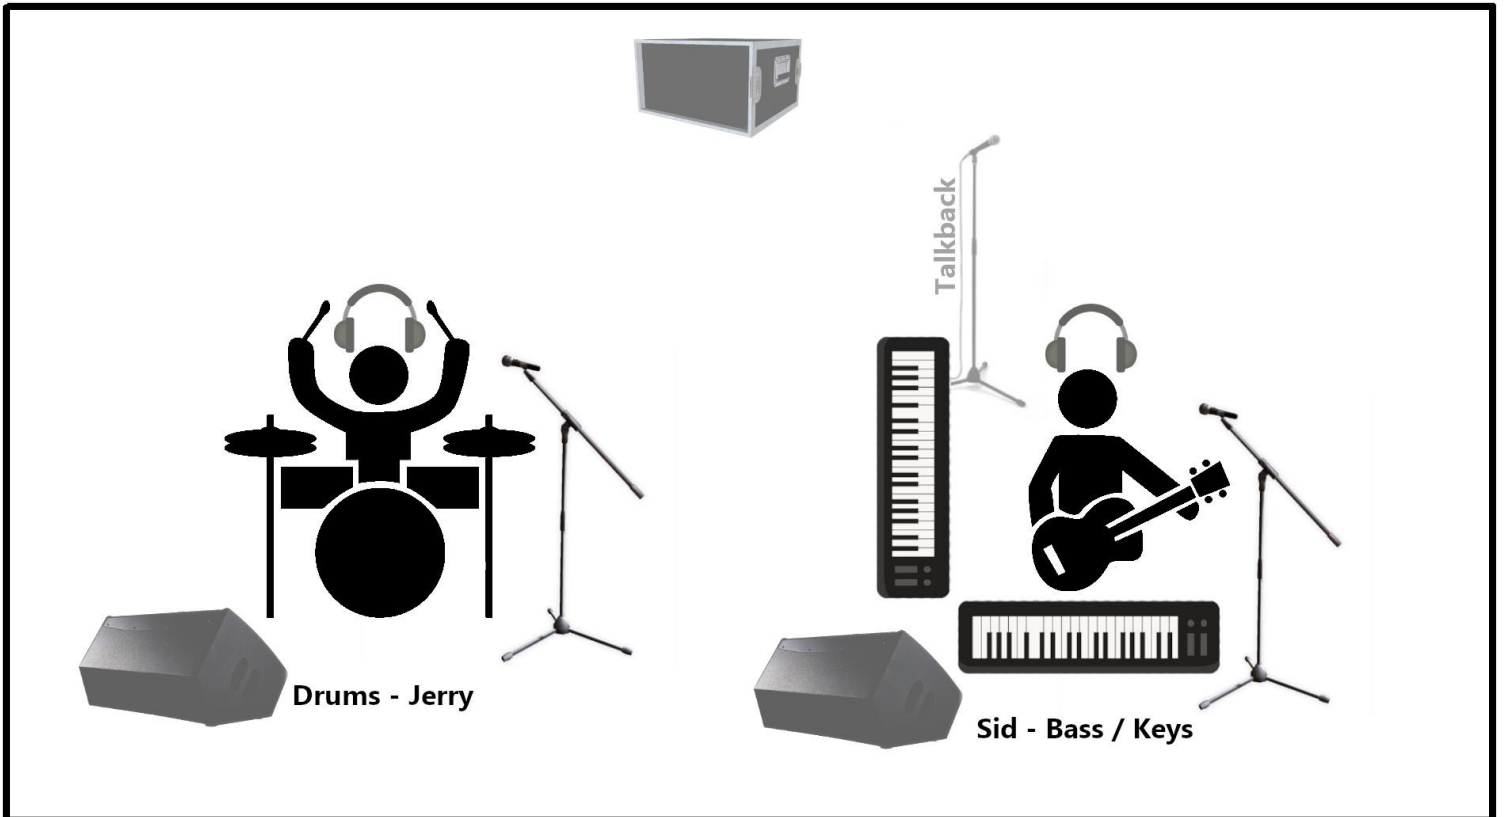

Dreamspace Database Stage Plot

Updated March 2022

↕	- OUT -
1	Bass Guitar
2	Synth 1 & 2
3	Piano / Organ / Clav
4	Pads / Alt Keys
5	Tracks / FX - L
6	Tracks / FX - R
7	Drums Vocal Mic
8	Bass / Keys Vocal Mic

Drum inputs are not listed - we are happy to play or provide backlined drums

We will have a **Stage Box** placed near the stage input/snake and provide a neatly labeled fantail. Inputs 1-8 are balanced TRS XLRs from Stage Box (**No D.I. Boxes needed**)